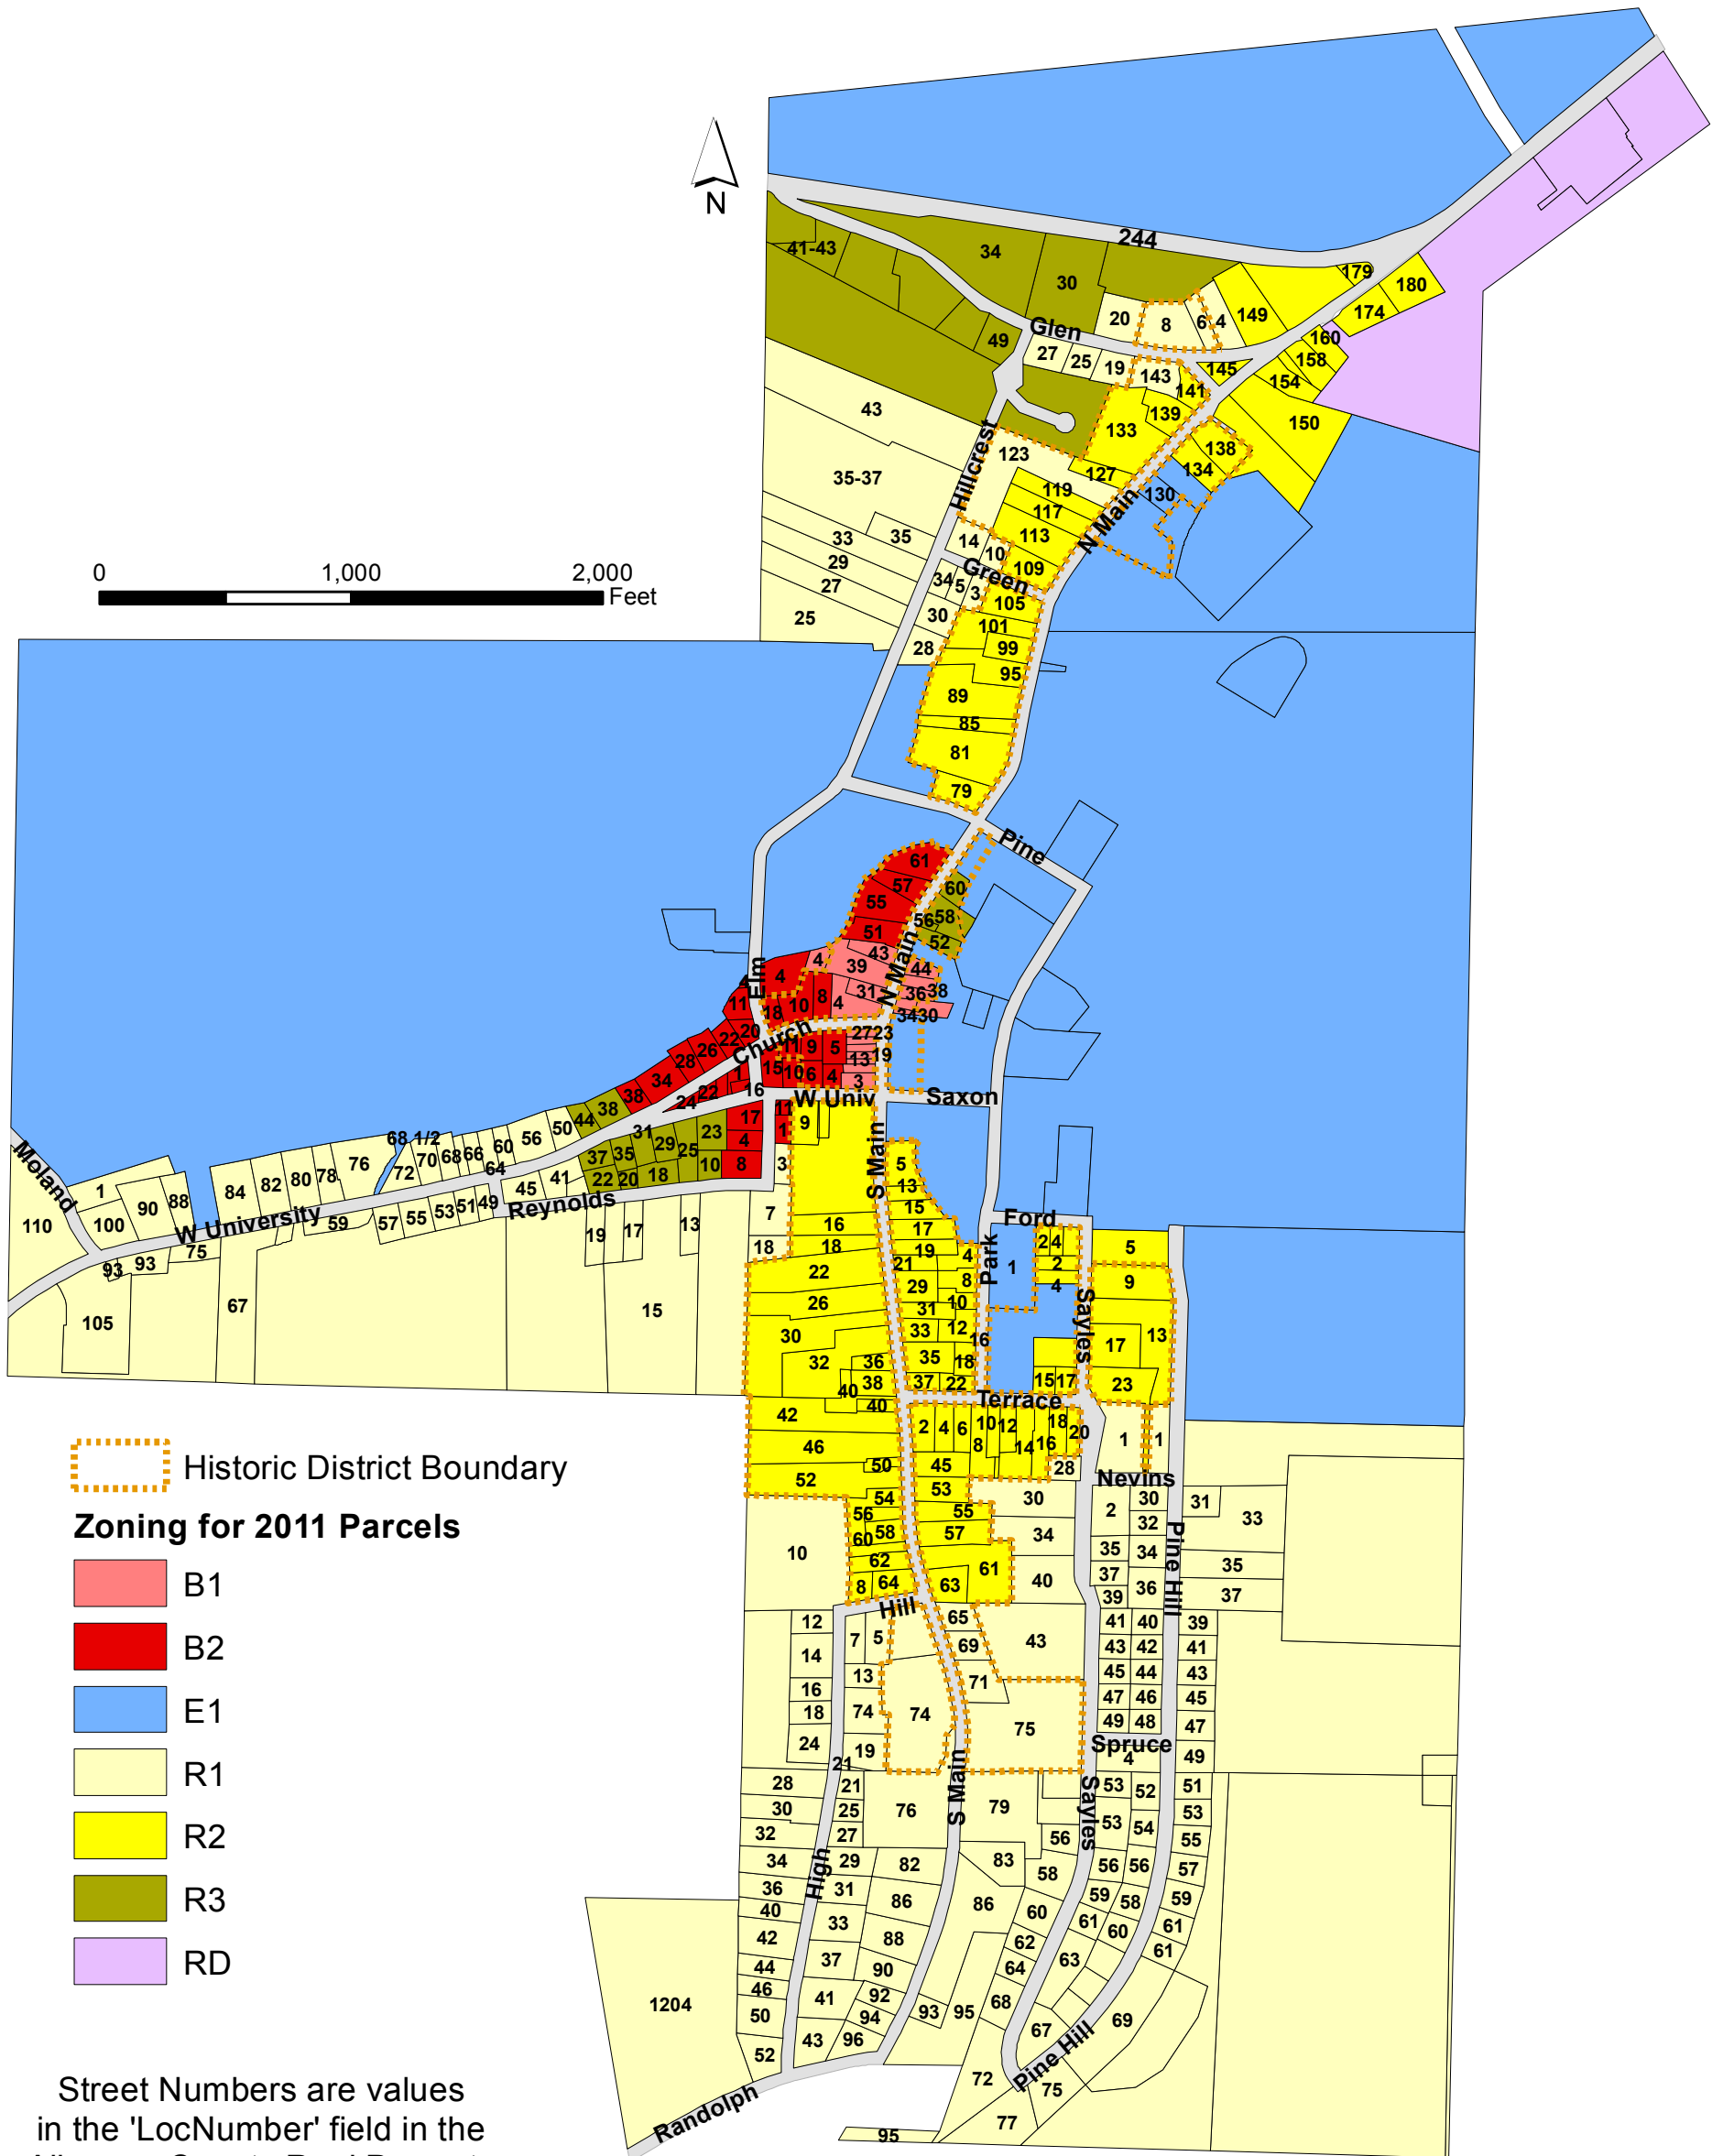

# Zoning for 2011 Parcel Data with Historic District Boundary

Information displayed on this map is for Village of Alfred Planning Board use only.